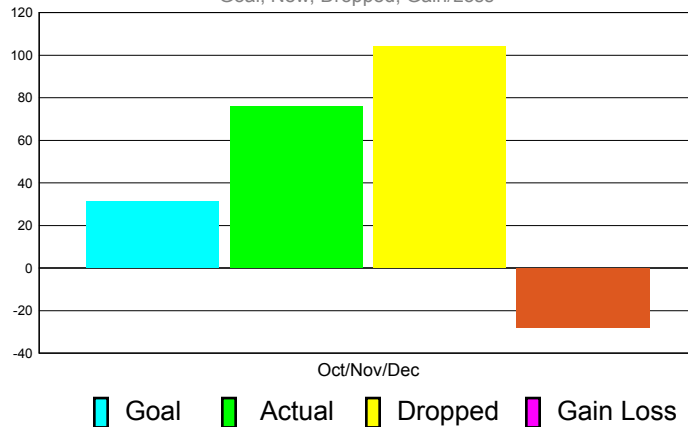

Membership Results 2011-2012

Goal, New, Dropped, Gain/Loss