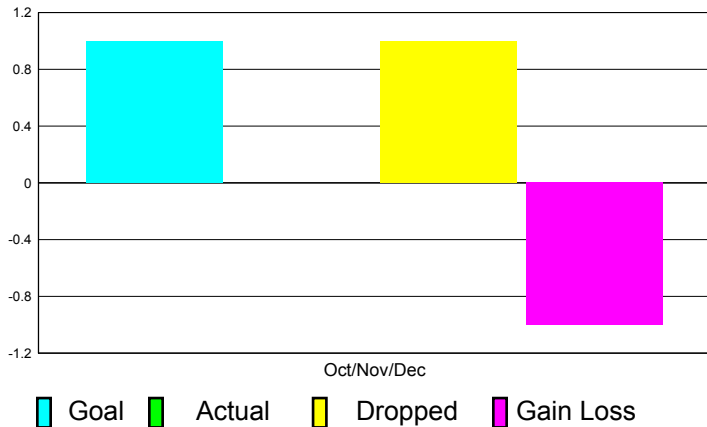

GMT Reports for District (or Undistricted) **District 107 L**

GMT: JON BJARNI THORSTEINSSO Location: FINLAND

GMT CA: 4

CLUBS

**Club Results
2011-2012**

**Clubs
2010-2011**

Month	New Club Goal	Actual New Clubs	Actual Dropped Clubs	Gain/Loss of Clubs	Gain/Loss of Clubs
Oct/Nov/Dec	1	0	1	-1	-1
Totals	1	0	1	-1	-1

Club Results 2011-2012

Goal, New, Dropped, Gain/Loss

Comparison of Club Gain/Loss

Current Year Compared to the Previous Year

YTD Status Quo Clubs 2010-2011

Status Quo Clubs Compared to Status Quo Members

MEMBERSHIP